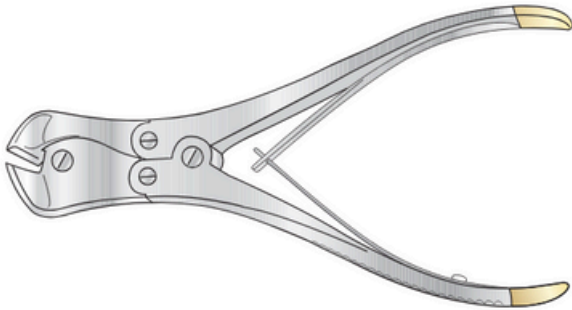

Code	Description
SC-DEN/8037	No 151as, for lower teeth

Code	Description
SC-DEN/8017	No 150as, for upper teeth

Tooth Forceps

For lower molars either side
175mm long

Code	Description
SC-DEN/8040	No 16

Cryer Tooth Forceps for Children

For upper incisors, canines and bicuspid, 160mm long

Code	Description
SC-DEN/8011	No 1505

Code	Description
SC-DEN/8033	No 1515

Wire Cutting Forceps

Top Cutting Forceps

Tungsten carbide edge, for bone pins up to 2.5mm ø gold handles