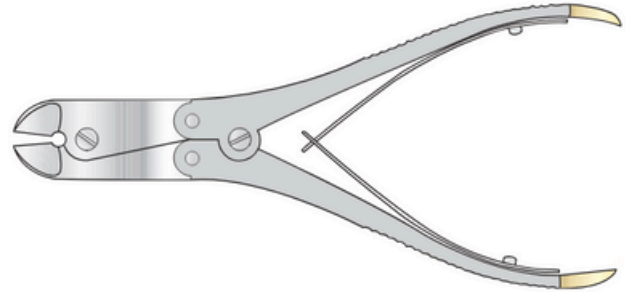

Side Cutting Forceps

Tungsten carbide edge, for bone pins up to 2.2mm ø gold handles

Code	Description
SC-OR/332	230mm long