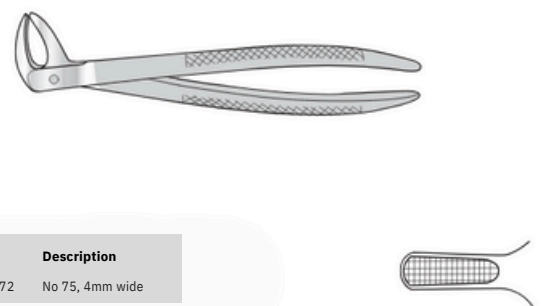

Code	Description
SC-DEN/8570	No 74n, 3mm wide

Extracting Forceps

For upper molars 180mm long

Code	Description
SC-DEN/8516	No 17, right
SC-DEN/8518	No 18, left

Extracting Forceps

For lower bicuspid and canines 150mm long

Code	Description
SC-DEN/8572	No 75, 4mm wide

Extracting Forceps

Extracting Forceps

For lower molars with decayed or broken crowns either side 150mm long

Code	Description
SC-DEN/8576	No 86a

Extracting Forceps

For upper roots, narrow 185mm long

Code	Description
SC-DEN/8552	No 51a, 3mm wide

Extracting Forceps

For lower roots either side 165mm long

Code	Description
SC-DEN/8532	No 33, 3.5mm wide

Extracting Forceps

For upper wisdoms either side 185mm long