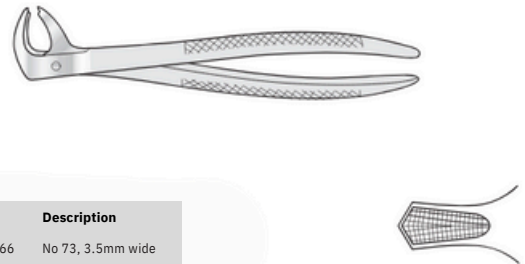

Extracting Forceps

For lower molars 165mm long

Code	Description
SC-DEN/8520	No 21

Extracting Forceps

For lower incisors and canines
170mm long

Code	Description
SC-DEN/8504	No 4, 4mm wide

Extracting Forceps

For lower premolars 170mm long

Code	Description
SC-DEN/8508	No 8, 4mm wide

Extracting Forceps

For lower molars 150mm long

Code	Description
SC-DEN/8566	No 73, 3.5mm wide

Extracting Forceps

For lower bicuspid and canines 170mm long

Code	Description
SC-DEN/8512	No 13, 4mm wide