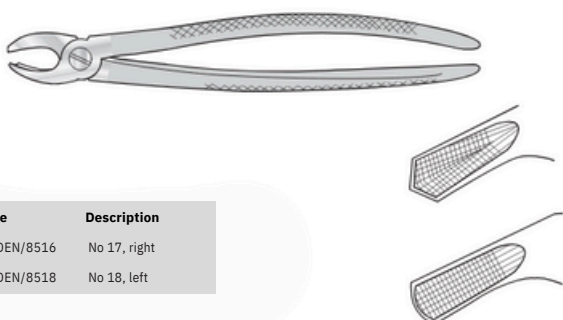

Code	Description
SC-DEN/8508	No 8, 4mm wide

Extracting Forceps

For lower molars 150mm long

Code	Description
SC-DEN/8566	No 73, 3.5mm wide

Extracting Forceps

For lower bicuspid and canines 170mm long

Code	Description
SC-DEN/8512	No 13, 4mm wide

Extracting Forceps

For lower roots 150mm long

Code	Description
SC-DEN/8568	No 74, 4mm wide

Extracting Forceps

For upper premolar 180mm long

Code	Description
SC-DEN/8506	No 307, 5mm wide

Extracting Forceps

For lower roots and premolars 150mm long

Code	Description
SC-DEN/8570	No 74n, 3mm wide

Extracting Forceps

For upper molars 180mm long

Code	Description
SC-DEN/8516	No 17, right
SC-DEN/8518	No 18, left

Extracting Forceps

For lower bicuspid and canines 150mm long

Code	Description
SC-DEN/8572	No 75, 4mm wide

Extracting Forceps

Extracting Forceps

For lower molars with decayed or broken crowns either side 150mm long

Code	Description
SC-DEN/8576	No 86a

Extracting Forceps