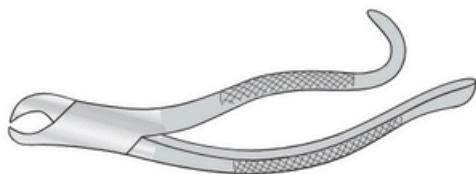

Tooth Forceps

For lower molars either side
185mm long

Code	Description
SC-DEN/8039	No 23

Tooth Forceps

Tooth Forceps

For lower molars 185mm long

Code	Description
SC-DEN/8042	No 17

Tooth Forceps

For lower roots, incisors and bicuspid
175mm long

Code	Description
SC-DEN/8045	No 103

Tooth Forceps

For lower wisdom teeth
185mm long

Code	Description
SC-DEN/8043	No 222

Tooth Forceps for Children

160mm long

Code	Description
SC-DEN/8037	No 151as, for lower teeth

Code	Description
SC-DEN/8017	No 150as, for upper teeth

Tooth Forceps

For lower molars either side
175mm long

Code	Description
SC-DEN/8040	No 16

Cryer Tooth Forceps for Children