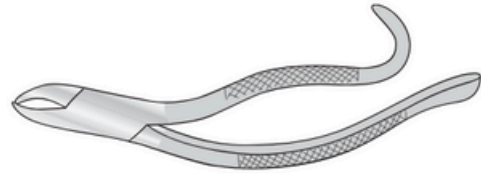

Code	Description
SC-DEN/8014	No 62

Tooth Forceps

For lower incisors, bicuspid and roots
185mm long

Code	Description
SC-DEN/8036	No 203

Cryer Tooth Forceps

For upper incisors and roots
185mm long

Code	Description
SC-DEN/8012	No 150

Tooth Forceps

For lower molars either side
185mm long

Code	Description
SC-DEN/8039	No 23

Tooth Forceps

Tooth Forceps

For lower molars 185mm long

Code	Description
SC-DEN/8042	No 17

Tooth Forceps

For lower roots, incisors and bicuspid
175mm long

Code	Description
SC-DEN/8045	No 103

Tooth Forceps

For lower wisdom teeth
185mm long

Code	Description
SC-DEN/8043	No 222

Tooth Forceps for Children

160mm long

Code	Description
SC-DEN/8037	No 151as, for lower teeth

Code	Description
SC-DEN/8017	No 150as, for upper teeth

Tooth Forceps

For lower molars either side
175mm long

Code	Description
SC-DEN/8040	No 16

Cryer Tooth Forceps for Children