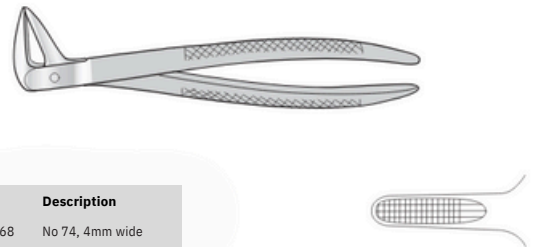

Code	Description
SC-DEN/8508	No 8, 4mm wide

Extracting Forceps

For lower molars 150mm long

Code	Description
SC-DEN/8566	No 73, 3.5mm wide

Extracting Forceps

For lower bicuspid and canines 170mm long

Code	Description
SC-DEN/8512	No 13, 4mm wide

Extracting Forceps

For lower roots 150mm long

Code	Description
SC-DEN/8568	No 74, 4mm wide

Extracting Forceps

For upper premolar 180mm long

Code	Description
SC-DEN/8506	No 307, 5mm wide

Extracting Forceps

For lower roots and premolars 150mm long