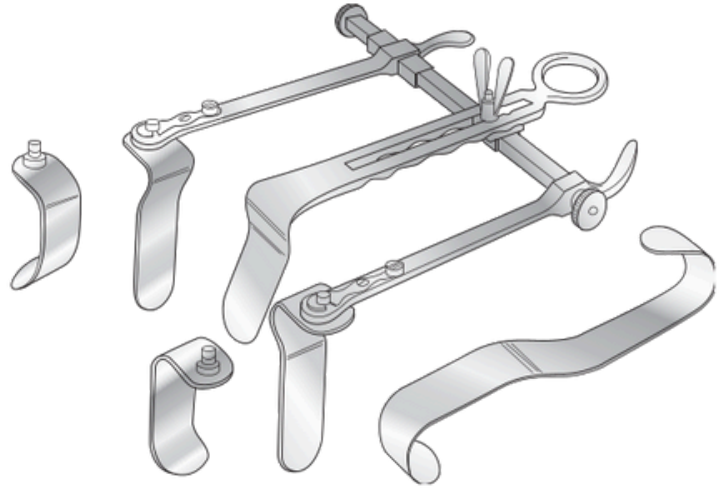

Thompson Walker Bladder Retractor

Code	Description
SC-UR/002	One posterior blade 95mm x 30mm, one anterior wall blade 175mm x 25mm tapering to 20mm, two pairs of lateral swivel blades, shallow: 55mm x 22mm, deep: 75mm x 25mm

Millin Retropubic Retractor

Self retaining

Code
SC-UR/003

Millin retractor blades

Code	Description
SC-UR/004a	Short 25 x 55mm
SC-UR/004b	Long 25 x 80mm
SC-UR/004c	Centre 115 x 445mm